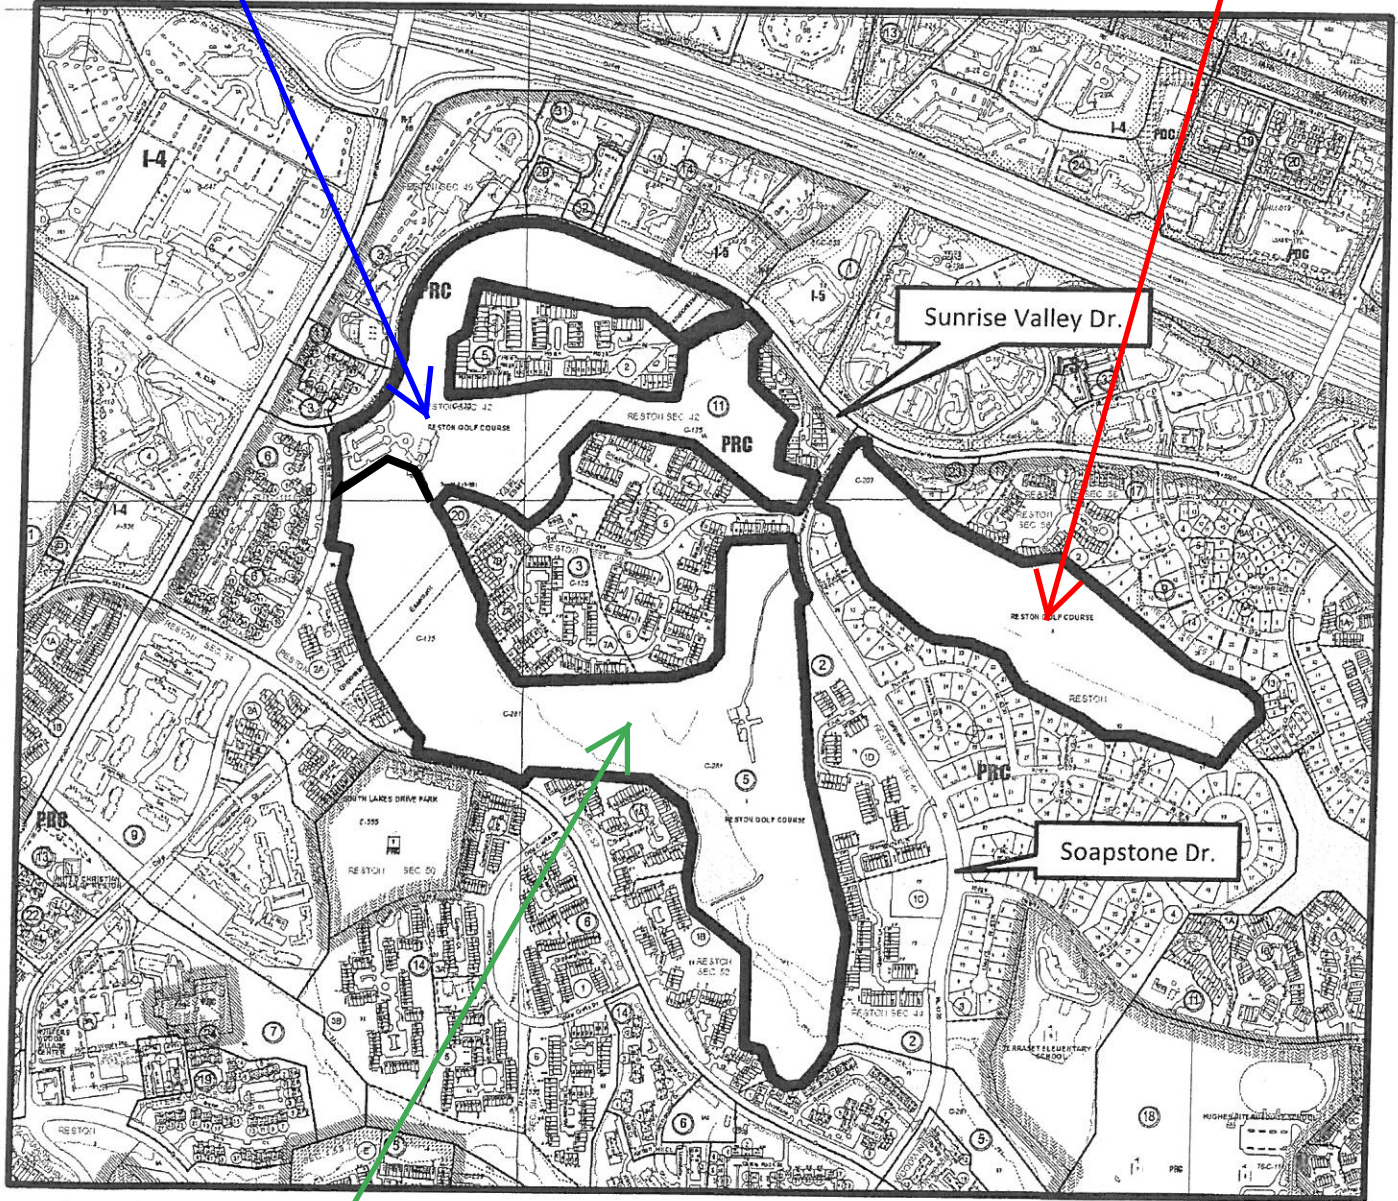

RESTON NATIONAL GOLF COURSE PROPERTY

TMP 17-4((11))4A
"Parcel 4A"
48.2170 ac

Appeal A 2012-HM-020 RN Golf Management, LLC

TMP 26-2((2))8
"Parcel 8"
(36.0139 ac)

TMP 26-2((5))4
"Parcel 4"
81.8827 ac